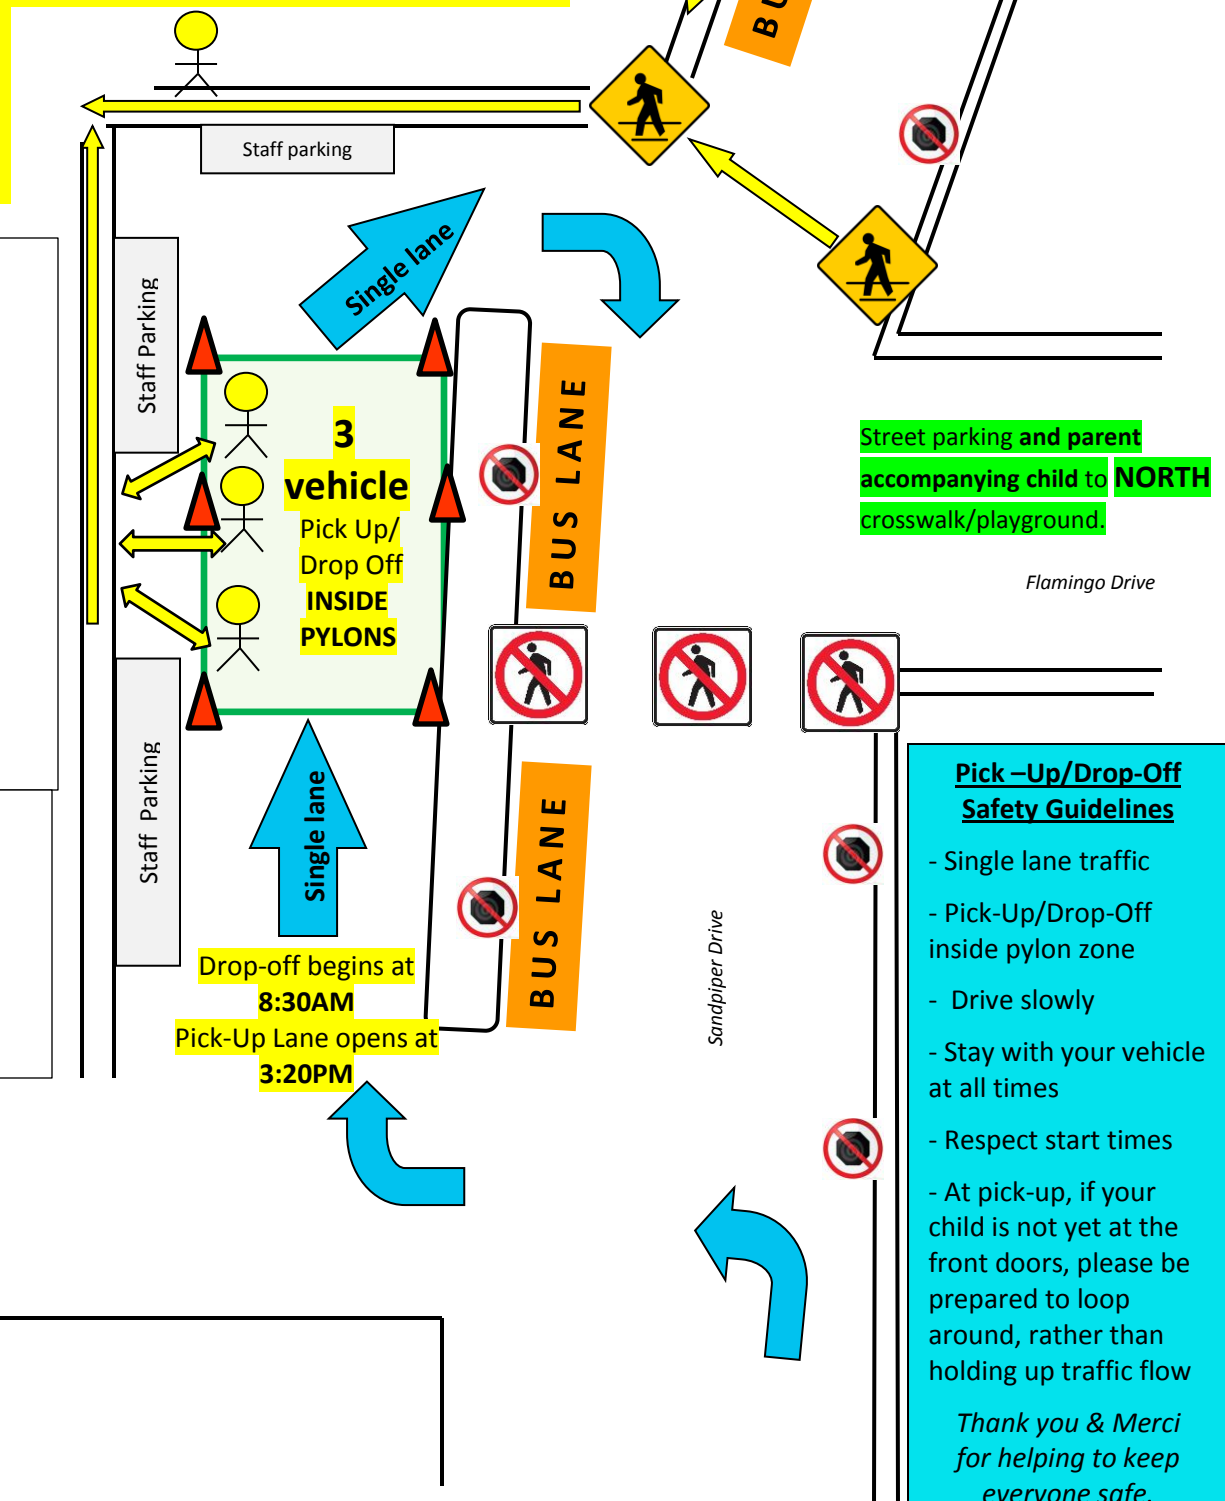

Playground CLOSED after school
(unless supervised directly by parent/guardian)

**MORNING SUPERVISION AREA
BEGINS @ 8:30AM**

North Playground

Thank you for encouraging your children to play with their friends before school

Children dropped off prior to 8:30AM must be supervised by parent/guardian. EPKStaff are not responsible for children prior to 8:30AM

Playground CLOSED before/after school
(unless supervised directly by parent/guardian)

École Père
Kenneth Kearns
Catholic School

ÉPK
Gym

Visitor Parking and
parent accompanying child
to NORTH playground

Street parking and parent accompanying child to NORTH crosswalk/playground.

Flamingo Drive

Sandpiper Drive

Raven Drive

Pick-Up/Drop-Off Safety Guidelines

- Single lane traffic
- Pick-Up/Drop-Off inside pylon zone
- Drive slowly
- Stay with your vehicle at all times
- Respect start times
- At pick-up, if your child is not yet at the front doors, please be prepared to loop around, rather than holding up traffic flow