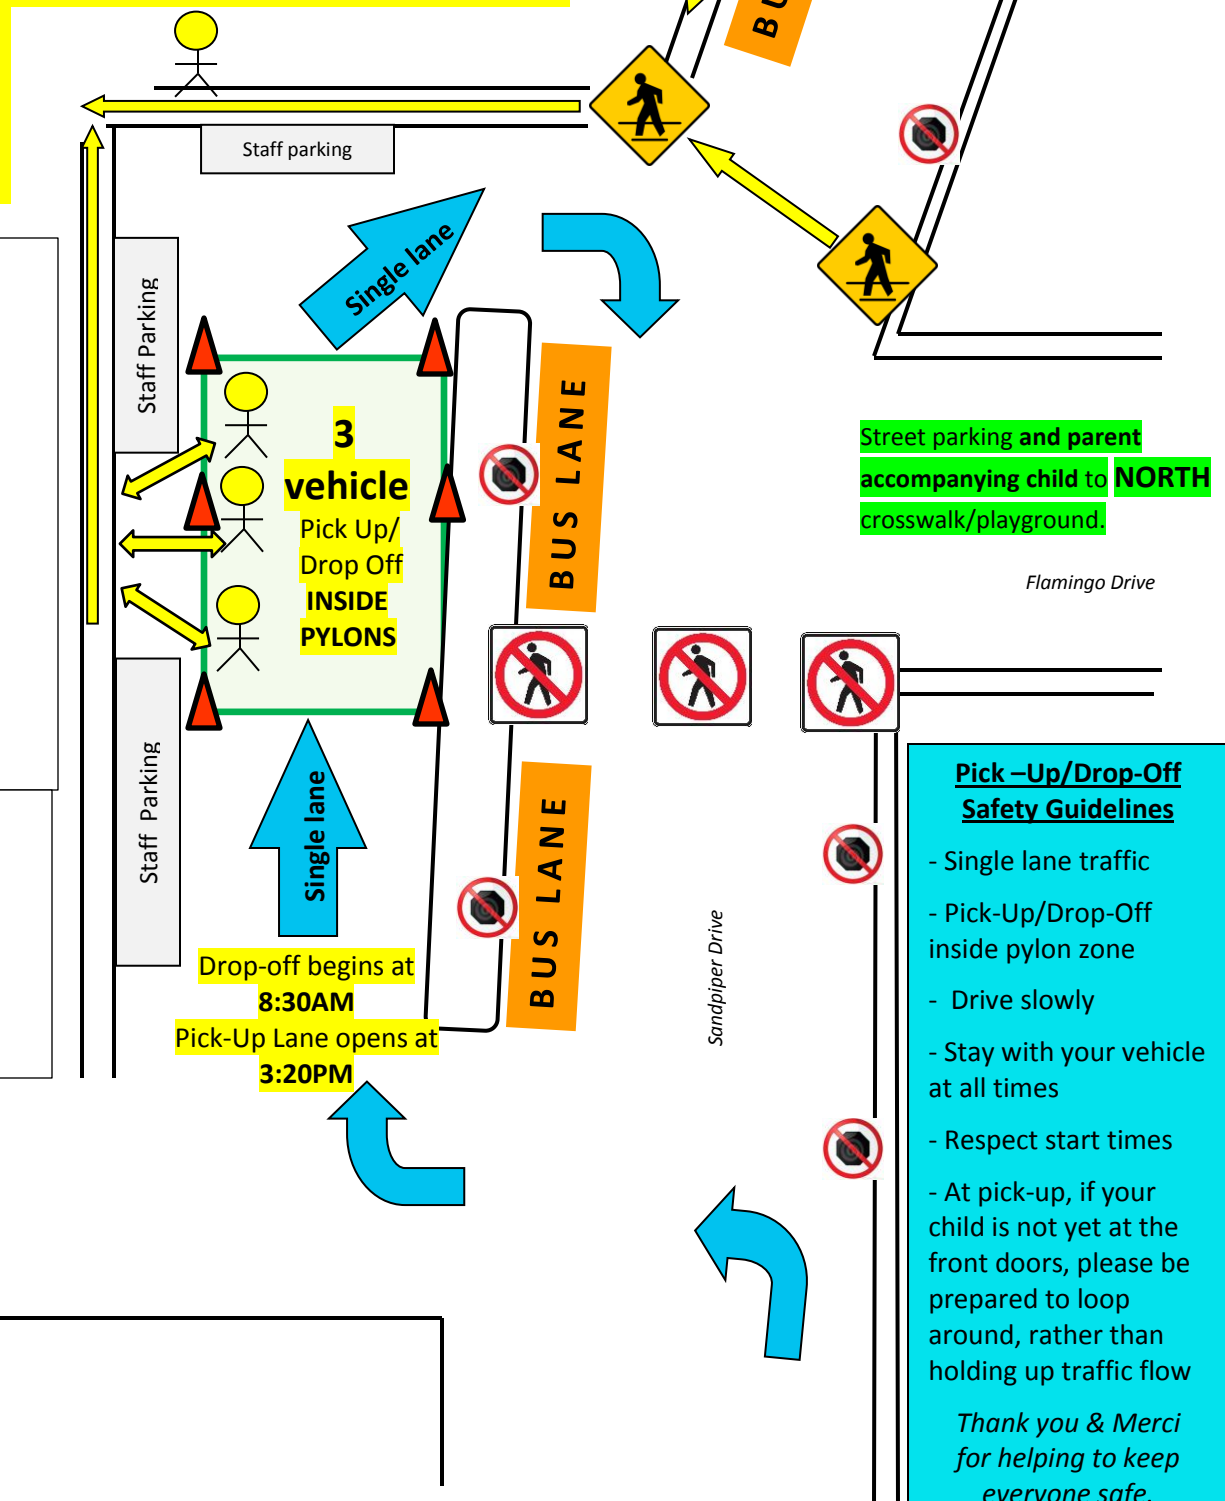

**Playground CLOSED after school**  
(unless supervised directly by parent/guardian)

**MORNING SUPERVISION AREA  
BEGINS @ 8:30AM**

North Playground

Thank you for encouraging your children to play with their friends before school

Children dropped off prior to 8:30AM must be supervised by parent/guardian. EPKStaff are not responsible for children prior to 8:30AM

**Playground CLOSED before/after school**  
(unless supervised directly by parent/guardian)

École Père  
Kenneth Kearns  
Catholic School

ÉPK  
Gym

Visitor Parking and  
parent accompanying child  
to NORTH playground

Street parking and parent accompanying child to NORTH crosswalk/playground.

Flamingo Drive

Sandpiper Drive

Raven Drive

**Pick-Up/Drop-Off Safety Guidelines**

- Single lane traffic
- Pick-Up/Drop-Off inside pylon zone
- Drive slowly
- Stay with your vehicle at all times
- Respect start times
- At pick-up, if your child is not yet at the front doors, please be prepared to loop around, rather than holding up traffic flow